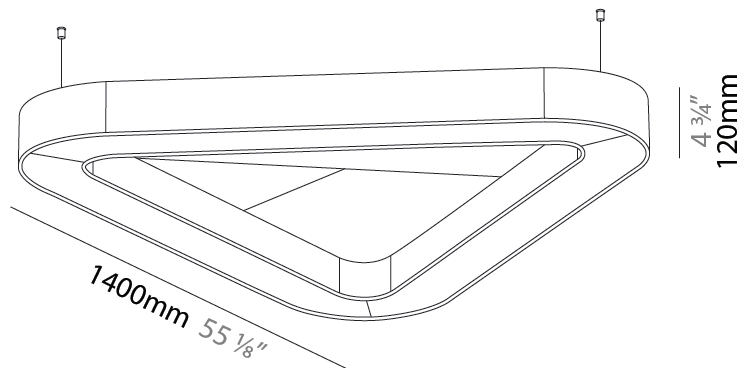

GENERAL

Series: Victory Acoustic
Partner: Prolicht
Division: Architectural
Installation: Suspension
Product Type: Acoustic
Mounting Location: Ceiling
Light Distribution: Direct

PHYSICAL

Shape: Round
Length (mm): 1400
Length (in): 55 1/8
Width (mm): 1271
Width (in): 50 1/16
Height (mm): 120
Height (in): 4 3/4

Diffuser: [PMMA - Opal / Micro-Prism](#)
Fixture Finish: [SSR / BKV / CWI / CRY / HAB / UFT / ITA / RUA / FTG / MYG / LOD / PUS / FRO / FUP / KIA / POP / BLS / SPG / MEY / GOH / CHC / COM / ABZ / JAG / OBR / MOS / ROR](#)

Acoustic Finish: [SFW / CYW / SEE / SYN / MTS / PMB / TTN / CYB / STO / DPE / BES / SHB / ARE / ANE / VRD / CRF](#)
Fixture Material: Aluminum

Primary Material: Acoustic
Cable Details: [2000mm / 78 3/4" or 6000mm / 236 1/4" Transparent Cable](#)

ELECTRICAL

Lamp Type: LED (Zhaga Standard)
Input Wattage (W): 58.7
Total Output Wattage (W): 53.7
Dimming: [Non-Dimmable](#)
Driver Included: Yes
Driver Location: Integrated
Driver Type: Constant Current - Universal
Driver Class: Class 2
Input Voltage (V): 120 - 277

LED

Color Temperature (°K): [2700 / 3000 / 3500 / 4000](#)
Max. Delivered Lumen (lm): [4979 / 5153 / 6051 / 5239](#)
Nominal Lumen (lm): [7660 / 7928 / 9309 / 8060](#)
CRI: >90 CRI
Lamp Life (hrs): 50000

OPTICAL

RATINGS AND CERTIFICATIONS

Certified By: CSA Certified to UL and CSA Standards
IP rating: IP20