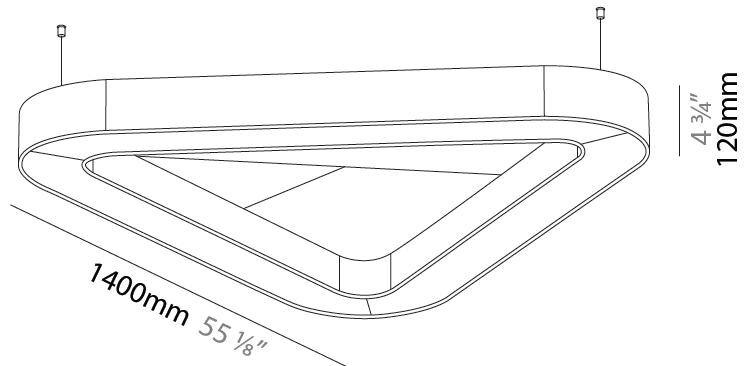

GENERAL

Series: Victory Acoustic
Partner: Prolicht
Division: Architectural
Installation: Suspension
Product Type: Acoustic
Mounting Location: Ceiling
Light Distribution: Direct / Indirect

PHYSICAL

Shape: Round
Length (mm): 1400
Length (in): 55 1/8
Width (mm): 1271
Width (in): 50 1/16
Height (mm): 120
Height (in): 4 3/4

Diffuser: [PMMA - Opal / Micro-Prism](#)
Fixture Finish: [SSR / BKV / CWI / CRY / HAB / UFT / ITA / RUA / FTG / MYG / LOD / PUS / FRO / FUP / KIA / POP / BLS / SPG / MEY / GOH / CHC / COM / ABZ / JAG / OBR / MOS / ROR](#)

Acoustic Finish: [SFW / CYW / SEE / SYN / MTS / PMB / TTN / CYB / STO / DPE / BES / SHB / ARE / ANE / VRD / CRF](#)

Fixture Material: Aluminum
Primary Material: Acoustic
Cable Details: [2000mm / 78 3/4" or 6000mm / 236 1/4" Transparent Cable](#)

ELECTRICAL

Lamp Type: LED (Zhaga Standard)
Input Wattage (W): 88.1
Total Output Wattage (W): 80
Dimming: [Non-Dimmable](#)
Driver Included: Yes
Driver Location: Integrated
Driver Type: Constant Current - Universal
Driver Class: Class 2
Input Voltage (V): 120 - 277

LED

Color Temperature (°K): [2700 / 3000 / 3500 / 4000](#)
Max. Delivered Lumen (lm): Max. 8866
Nominal Lumen (lm): Max. 12090
CRI: >90 CRI
Lamp Life (hrs): 50000

OPTICAL

RATINGS AND CERTIFICATIONS

Certified By: CSA Certified to UL and CSA Standards
IP rating: IP20