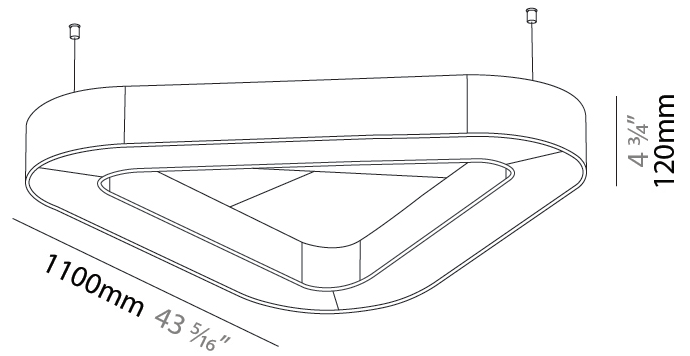

GENERAL

Series: Victory Acoustic
Partner: Prolicht
Division: Architectural
Installation: Suspension
Product Type: Acoustic
Mounting Location: Ceiling
Light Distribution: Direct

PHYSICAL

Shape: Round
Length (mm): 1100
Length (in): 43 ⁵/₁₆
Width (mm): 1012
Width (in): 39 ¹³/₁₆
Height (mm): 120
Height (in): 4 ³/₄

Diffuser: [PMMA - Opal / Micro-Prism](#)
Fixture Finish: [SSR / BKV / CWI / CRY / HAB / UFT / ITA / RUA / FTG / MYG / LOD / PUS / FRO / FUP / KIA / POP / BLS / SPG / MEY / GOH / CHC / COM / ABZ / JAG / OBR / MOS / ROR](#)

Acoustic Finish: [SFW / CYW / SEE / SYN / MTS / PMB / TTN / CYB / STO / DPE / BES / SHB / ARE / ANE / VRD / CRF](#)

Fixture Material: Aluminum
Primary Material: Acoustic
Cable Details: [2000mm / 78 3/4" or 6000mm / 236 1/4" Transparent Cable](#)

ELECTRICAL

Lamp Type: LED (Zhaga Standard)
Input Wattage (W): 44.1
Total Output Wattage (W): 40
Dimming: [Non-Dimmable](#)
Driver Included: Yes
Driver Location: Integrated
Driver Type: Constant Current - Universal
Driver Class: Class 2
Input Voltage (V): 120 - 277

LED

Color Temperature (°K): [2700 / 3000 / 3500 / 4000](#)
Max. Delivered Lumen (lm): [3734 / 3865 / 4538 / 3929](#)
Nominal Lumen (lm): [5745 / 5946 / 6982 / 6045](#)
CRI: >90 CRI
Lamp Life (hrs): 50000

OPTICAL

RATINGS AND CERTIFICATIONS

Certified By: CSA Certified to UL and CSA Standards
IP rating: IP20