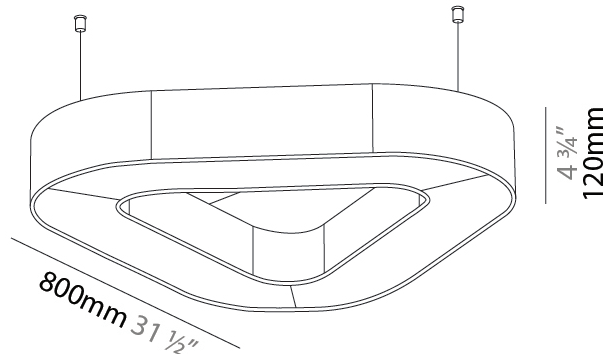

GENERAL

Series: Victory Acoustic
Brand: Prolicht
Division: Architectural
Mounting Type: Suspension
Mounting Location: Ceiling
Subcategory: Acoustic

PHYSICAL

Shape: Round
Length (mm): 800
Length (in): 31 1/2
Width (mm): 752
Width (in): 29 5/8
Height (mm): 120
Height (in): 4 3/4
Light Distribution: Direct
Diffuser: PMMA - Opal / Micro-Prism
Fixture Finish: SSR / BKV / CWI / CRY / HAB / UFT / ITA / RUA / FTG / MYG / LOD / PUS / FRO / FUP / KIA / POP / BLS / SPG / MEY / GOH / GUM / CHC / COM / ABZ / JAG / OBR / MOS / ROR
Accent Finish: ANC / ASH / BNA / BTC / BZE / CEL / EGG / EVG / FOG / FOS / FST / FUA / IRI / IRO / KHA / LIC / LIM / MER / MSN / MUS / ONX / PEA / PLU / POL / PPY / RAY / ROY / RST / STE / SWD / TAN / TAU
Fixture Material: Aluminum
Cable Details: 2 000mm / 78 3/4" or 6 000mm / 236 1/4" Transparent Cable

ELECTRICAL

Lamp Type: LED (Zhaga Standard)
Input Wattage (W): 44.1
Total Output Wattage (W): 40
Dimming: Non-Dimmable
Driver Included: Yes
Driver Location: Integrated
Driver Type: Constant Current - Universal
Driver Class: Class 2
Input Voltage (V): 120 - 277

LED

Color Temperature (°K): 2700 / 3000 / 3500 / 4000
Max. Delivered Lumen (lm): Max. 4433
Nominal Lumen (lm): Max. 6045
CRI: >90 CRI
Lamp Life (hrs): 50000

OPTICAL

RATINGS AND CERTIFICATIONS

Certified By: CSA Certified to UL and CSA Standards
IP rating: IP20